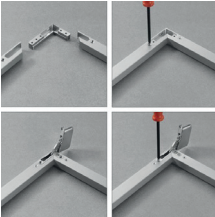

GİZLİ MENTEŞELİ CAM KAPAK

glass lid with
hidden hinges

Şık, modern ve ergonomik kapılarımızın profili, şık ve fonksiyonel mobilya çözümleri ile dikkat çekmektedir.

The profile of our stylish, modern and ergonomic doors draws attention with stylish and functional furniture solutions