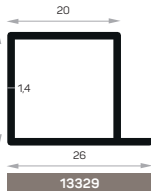

BOX PROFILES (Alubox Series)

Make your life easier in your store, home, office with our Alubox series. If you want, you can create your library, storage area or even your exhibition area according to your own dimensions. Thanks to the sustainable design principle, you can disassemble and reuse your product in a different area or expand your product according to your needs.