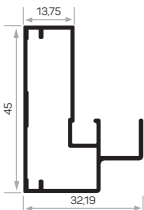

CAM KAPAK PROFİLLERİ

glass cover profiles

Farklı yüzeyler, işlevsel ürünler, tescilli tasarımlarımız ile cam kapaklarda dilediğiniz kombini oluşturup çözüme ulaşabilirsiniz.

With different surfaces, functional products, our proprietary designs, you can create the combination you want on glass doors and reach the solution.

13373