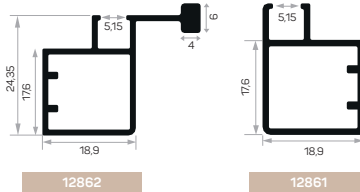

GİZLİ MENTEŞELİ CAM KAPAK

glass lid with
hidden hinges

Şık, modern ve ergonomik kapılarımızın profili, şık ve fonksiyonel mobilya çözümleri ile dikkat çekmektedir.

The profile of our stylish, modern and ergonomic doors draws attention with stylish and functional furniture solutions