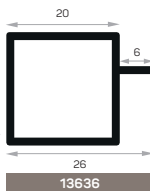

BOX PROFILES (Alubox Series)

Make your life easier in your store, home, office with our Alubox series. If you want, you can create your library, storage area or even your exhibition area according to your own dimensions. Thanks to the sustainable design principle, you can disassemble and reuse your product in a different area or expand your product according to your needs.