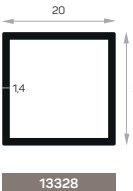

BOX PROFILES (Alubox Series)

Make your life easier in your store, home, office with our Alubox series. If you want, you can create your library, storage area or even your exhibition area according to your own dimensions. Thanks to the sustainable design principle, you can disassemble and reuse your product in a different area or expand your product according to your needs.