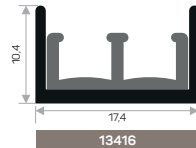

BOX PROFILES (Alubox Series)

Make your life easier in your store, home, office with our Alubox series. If you want, you can create your library, storage area or even your exhibition area according to your own dimensions. Thanks to the sustainable design principle, you can disassemble and reuse your product in a different area or expand your product according to your needs.