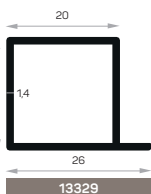

PROFILI SCATOLATI serie di alubox

Con la nostra serie di Alubox, puoi semplificarti la vita nel tuo negozio, a casa e in ufficio. Grazie al principio del design sostenibile, puoi creare il prodotto secondo le dimensioni desiderate, smontarlo e utilizzarlo in un'area diversa, inoltre puoi espandere o restringere il tuo prodotto in base alle tue esigenze.

BOX PROFILES (Alubox Series)

Make your life easier in your store, home, office with our Alubox series. If you want, you can create your library, storage area or even your exhibition area according to your own dimensions. Thanks to the sustainable design principle, you can disassemble and reuse your product in a different area or expand your product according to your needs.