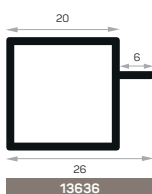

PROFILI SCATOLATI serie di alubox

Con la nostra serie di Alubox, puoi semplificarti la vita nel tuo negozio, a casa e in ufficio. Grazie al principio del design sostenibile, puoi creare il prodotto secondo le dimensioni desiderate, smontarlo e utilizzarlo in un'area diversa, inoltre puoi espandere o restringere il tuo prodotto in base alle tue esigenze.

BOX PROFILES (Alubox Series)

Make your life easier in your store, home, office with our Alubox series. If you want, you can create your library, storage area or even your exhibition area according to your own dimensions. Thanks to the sustainable design principle, you can disassemble and reuse your product in a different area or expand your product according to your needs.