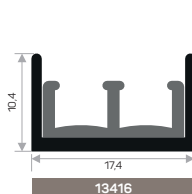

PROFILI SCATOLATI serie di alubox

Con la nostra serie di Alubox, puoi semplificarti la vita nel tuo negozio, a casa e in ufficio. Grazie al principio del design sostenibile, puoi creare il prodotto secondo le dimensioni desiderate, smontarlo e utilizzarlo in un'area diversa, inoltre puoi espandere o restringere il tuo prodotto in base alle tue esigenze.

BOX PROFILES (Alubox Series)

Make your life easier in your store, home, office with our Alubox series. If you want, you can create your library, storage area or even your exhibition area according to your own dimensions. Thanks to the sustainable design principle, you can disassemble and reuse your product in a different area or expand your product according to your needs.