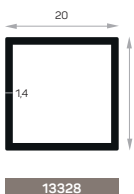

PROFILI SCATOLATI serie di alubox

Con la nostra serie di Alubox, puoi semplificarti la vita nel tuo negozio, a casa e in ufficio. Grazie al principio del design sostenibile, puoi creare il prodotto secondo le dimensioni desiderate, smontarlo e utilizzarlo in un'area diversa, inoltre puoi espandere o restringere il tuo prodotto in base alle tue esigenze.

BOX PROFILES (Alubox Series)

Make your life easier in your store, home, office with our Alubox series. If you want, you can create your library, storage area or even your exhibition area according to your own dimensions. Thanks to the sustainable design principle, you can disassemble and reuse your product in a different area or expand your product according to your needs.